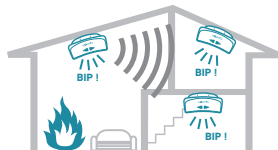

Conform with
EN 14604 (05) regulation

Ref. 121264A
EUROPE NORTH
51.25860A

somfy.

FIRE DETECTION

Fire alarm if smoke is detected

INTERCONNECTABLE

Fire alarm triggered simultaneously on all smoke detectors in the home