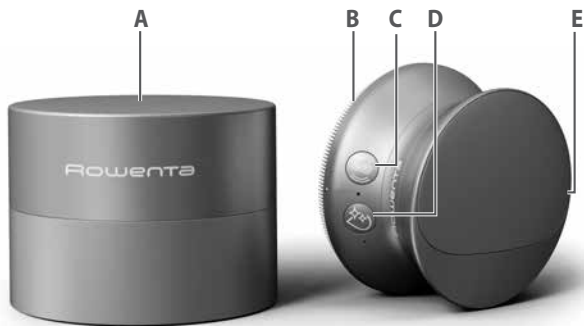

DESCRIPTION

1. A - CHARGING & STORAGE BOX   D - CLEANSING MODE BUTTON
   B - CLEANSING SIDE WITH SILICONE BRISTLES   E - BOOST SIDE WITH HEATING TECHNOLOGY
   C - BOOST MODE BUTTON

SAFETY INSTRUCTION

- For your safety, this appliance complies with the applicable standards and regulations (Low Voltage Directive, Electromagnetic Compatibility, Environmental...).
- As an additional safety measure, we recommend the installation of a residual current difference device in the electrical circuit supplying the bathroom, acting at not more than 30 mA. Ask your installer for advice.

- For countries subject to EU regulations (CE marking) : This device can't be used by children under 8 years of age. This appliance is not intended for use by persons (including children) with reduced physical, sensory or mental capabilities, or lack of experience and knowledge, unless they have been given supervision or instruction concerning use of the appliance by a person responsible for their safety, and understand the risks involved. Children under 8 years of age should not be allowed to play with the appliance. Children under 8 years of age should not clean or perform maintenance procedures on the appliance. This appliance contains batteries that are only replaceable by skilled persons. The battery must be removed from the appliance before it is scrapped. The appliance must be disconnected from the supply mains when removing the battery. The battery is to be disposed of safely.