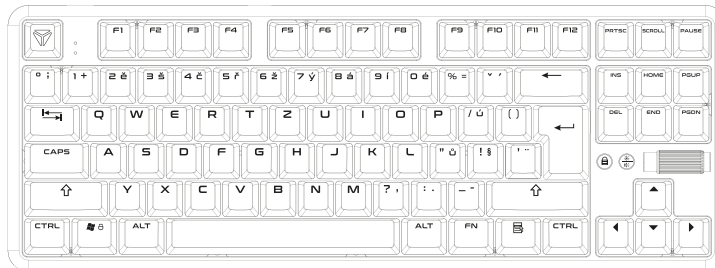

YKB 3001

EN TKL Mechanical Gaming Keyboard

CZ Mechanická herní klávesnice TKL

SK Mechanická herná klávesnica TKL

PL Mechaniczna klawiatura dla graczy TKL

HU TKL mechanikus gamer billantyűzet

RS TKL mehanička igračka tastatura

HR TKL mehanička tipkovnica za igrače

EA Μηχανικό TKL πληκτρολόγιο Gaming

EN USER'S MANUAL

To use all functions, download the control program from the official website www.yenkee.eu. You can find it under the product of the same name in the Specifications section.

As the Yenkee Zero keyboard is a Plug and Play device, it does not require any additional programs to operate. Connect the cable's USB-C end to the keyboard, then connect the other USB-A end to a free USB port on your PC and wait for the drivers to install automatically. A relevant system message will appear once the installation is finished. Now you are free to use your keyboard.

Function keys

- FN + F1 Multimedia player
  FN + F2 Volume -
  FN + F3 Volume +
  FN + F4 Mute
  FN + F5 Stop
  FN + F6 Previous
  FN + F7 Play/Pause
  FN + F8 Next
  FN + F9 E-mail
  FN + F10 Homepage
  FN + F11 Calculator
  FN + F12 Search

Backlight

- FN + INS Static colour, reactive, stars
  FN + HOME Colour wave, colour waterfall, colour carousel
  FN + PGUP Matrix, Matrix 2, RGB
  FN + DEL Reactive explosion, reactive shot, reactive wave
  FN + END Breathing, neon, colour wave (to sides)
  FN + PGDN Heartbeat, lines, ripples
  FN + 1+ FPS layout/Racing
  FN + 2€ MMO layout
  FN + 3š Office layout
  FN + ▲ Brightness +
  FN + ▼ Brightness -
  FN + ◀ Effect direction
  FN + ▶ Backlight colour change

Next

FN + Locking the Windows key and other shortcuts selected in the gaming program

Volume/backlight brightness (toggle located on the left of the wheel)

Locking the Windows key and other shortcuts selected in the gaming program

System requirements:

Port USB | Windows Vista/7/8/10

Instructions and information regarding the disposal of used packaging materials

Dispose of packaging material at a public waste disposal site. Disposal of used electrical and electronic appliances. The meaning of the symbol on the product, its accessory or packaging indicates that this product shall not be treated as household waste.

The correct disposal of this product will help save valuable natural resources and help in preventing the potential negative impact on the environment and human health, which could be caused as a result of improper liquidation of waste.

Disposal in other countries outside the European Union: If you wish to dispose of this product, request the necessary information about the correct disposal method from local government departments or from your seller.

This appliance complies with EU rules and regulations regarding electromagnetic and electrical safety. Changes to the text, design and technical specifications may occur without prior notice and we reserve the right to make these changes.

CZ NÁVOD K OBSLUZE