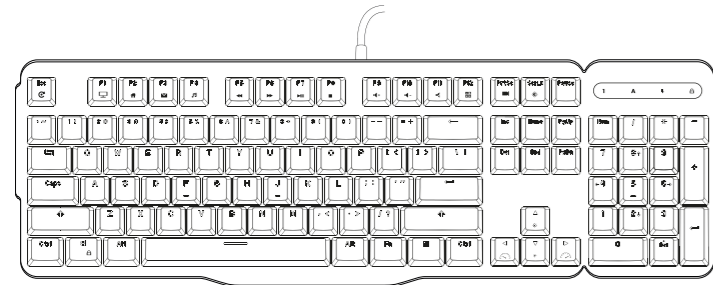

YKB 3500

EN Mechanical Gaming RGB keyboard

CZ Herní mechanická RGB klávesnice

SK Herná mechanická RGB klávesnica

PL Mechaniczna klawiatura do gier RGB

HU Mechanikus RGB játék billentyűzetk

RS Mehanička RGB tastatura za igranje

HR Mehanička RGB tipkovnica za igre

EA Μηχανικό πληκτρολόγιο RGB Gaming

EN

- Fn + F1 Opens the "My Computer" window.
Fn + F2 Opens your default web browser.
Fn + F3 Runs your default e-mail client in the computer.
Fn + F4 Runs the default music player in your operating system.
Fn + F5 Switches to the previous audio/video track.
Fn + F6 Starts/pauses the currently playing audio/video track.
Fn + F7 Switches to the next audio/video track.
Fn + F8 Stops the currently playing audio/video track.
Fn + F9 Increases the volume.
Fn + F10 Decreases the volume.
Fn + F11 Mutes the volume.
Fn + F12 Launches the calculator application.