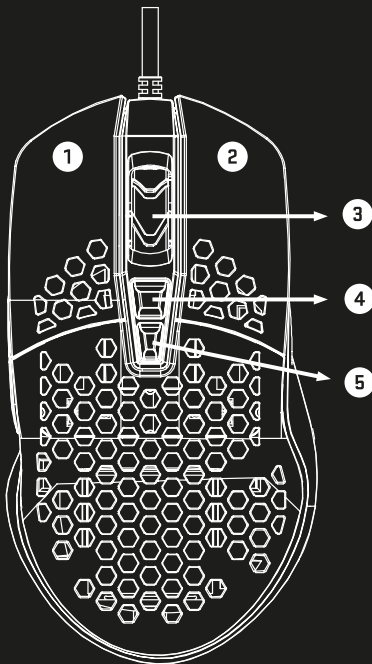

Mode A Mode B Advanced Light Macro Chinese English

- 1 Cancel
- 2 Cancel
- 3 Cancel
- 4 Cancel
- 5 Cancel
- 6 DPI Loop
- 7 Fire Key1
- DPI Up
- DPI Down

- Right Key ← Back' Switch LED Mode
- Press 'Middle Key' 3s Switch Mode A/B
- Press 'CPI' 3s Switch Mode A/B
- Press 'CPI' + ' 3s Switch Mode A/B