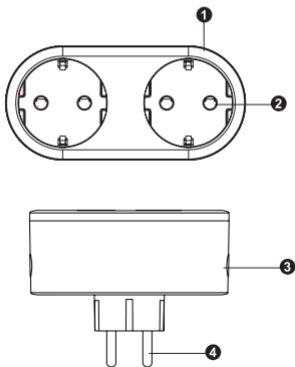

Package content

1x Smart Power Plug

1x User Manual

Function Diagram

1. Smart Power Plug

2. Electrical Outlet

3. Power Button

4. Plug