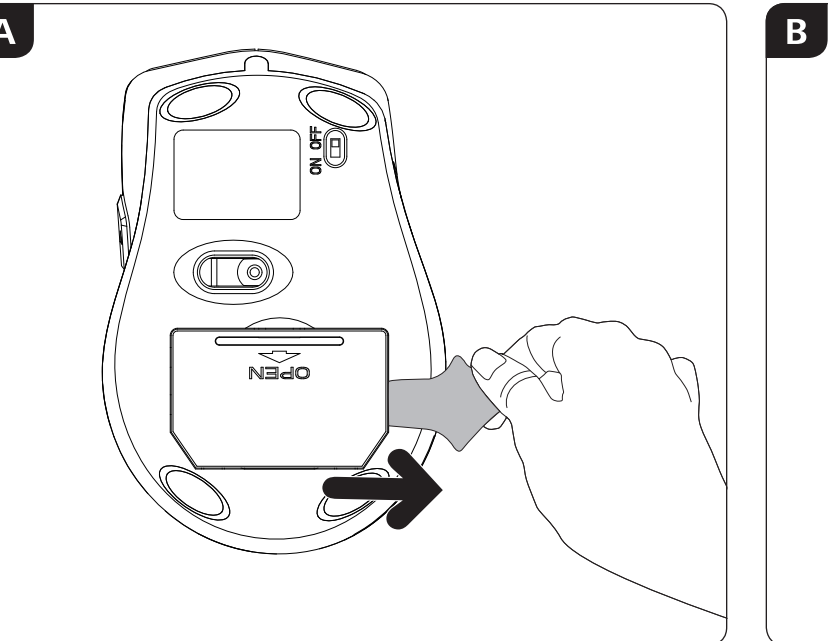

hama

00182645

6-Button Mouse

RIANO

GB English
 Hereby, Hama GmbH & Co KG declares that the radio equipment type [00182645] is in compliance with Directive 2014/53/EU. The full text of the EU declaration of conformity is available at the following internet address: www.hama.com ->00182645->Downloads