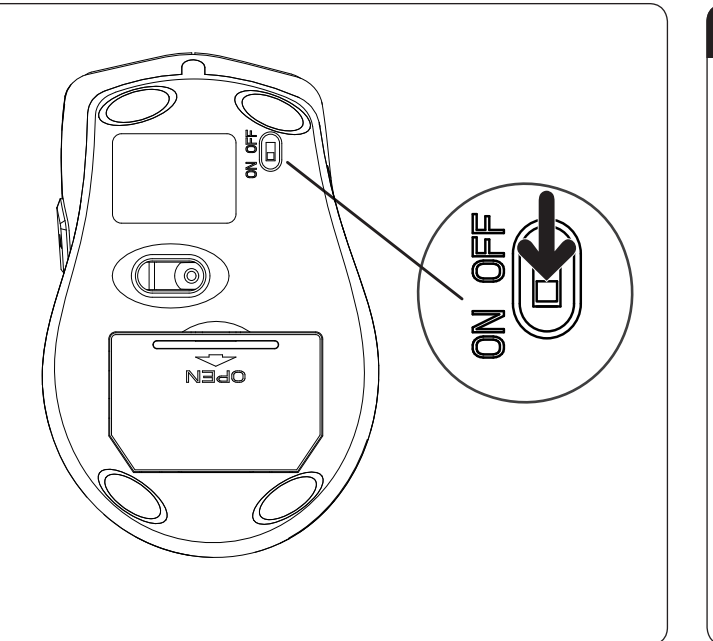

hama

00182645

6-Button Mouse

RIANO

GB English
 Hereby, Hama GmbH & Co KG declares that the radio equipment type [00182645] is in compliance with Directive 2014/53/EU. The full text of the EU declaration of conformity is available at the following internet address: www.hama.com ->00182645->Downloads