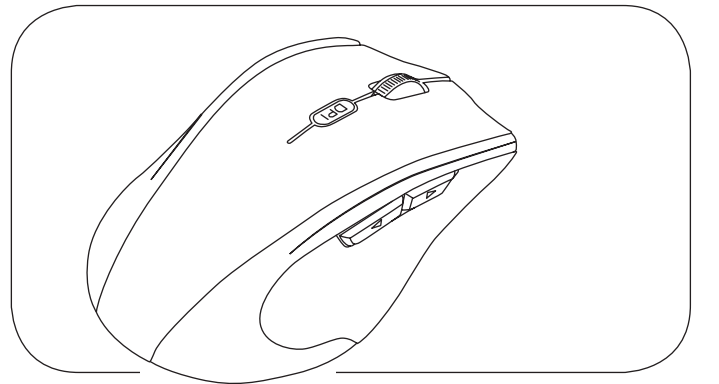

hama

00182645

6-Button Mouse

RIANO

GB English
 Hereby, Hama GmbH & Co KG declares that the radio equipment type [00182645] is in compliance with Directive 2014/53/EU. The full text of the EU declaration of conformity is available at the following internet address: www.hama.com ->00182645->Downloads