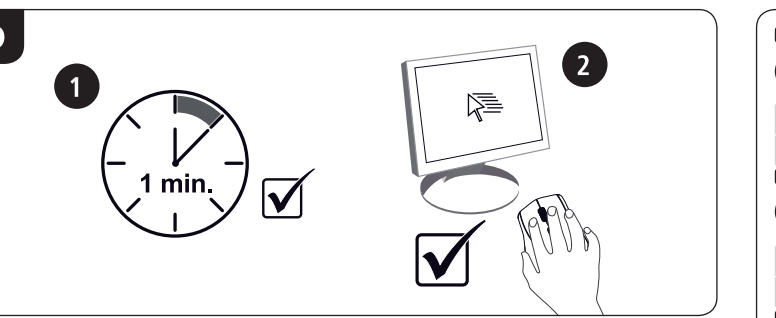

hama

00182645

6-Button Mouse

RIANO

GB English
 Hereby, Hama GmbH & Co KG declares that the radio equipment type [00182645] is in compliance with Directive 2014/53/EU. The full text of the EU declaration of conformity is available at the following internet address: www.hama.com ->00182645->Downloads