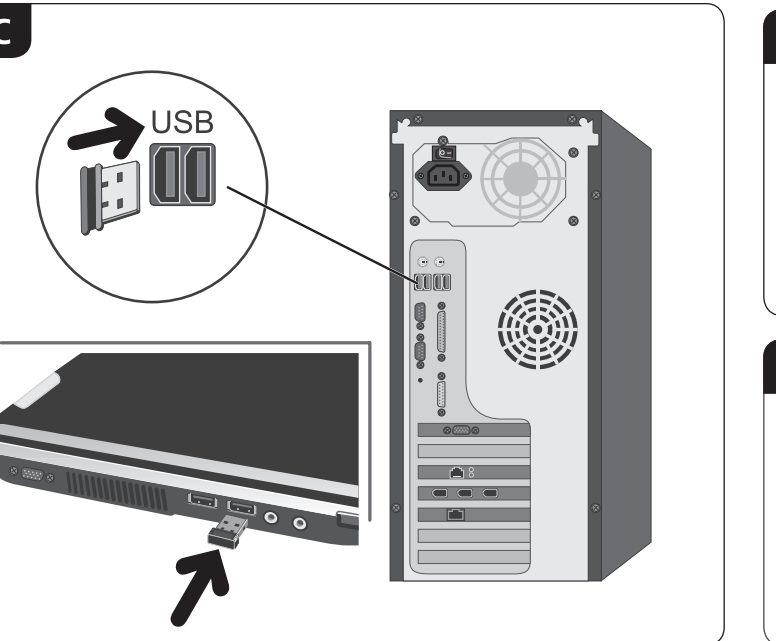

hama

00182645

6-Button Mouse

RIANO

GB English
 Hereby, Hama GmbH & Co KG declares that the radio equipment type [00182645] is in compliance with Directive 2014/53/EU. The full text of the EU declaration of conformity is available at the following internet address: www.hama.com ->00182645->Downloads