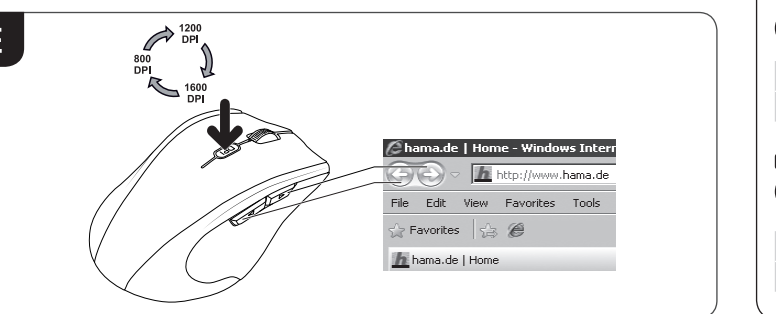

hama

00182645

6-Button Mouse

RIANO

GB English
 Hereby, Hama GmbH & Co KG declares that the radio equipment type [00182645] is in compliance with Directive 2014/53/EU. The full text of the EU declaration of conformity is available at the following internet address: www.hama.com ->00182645->Downloads