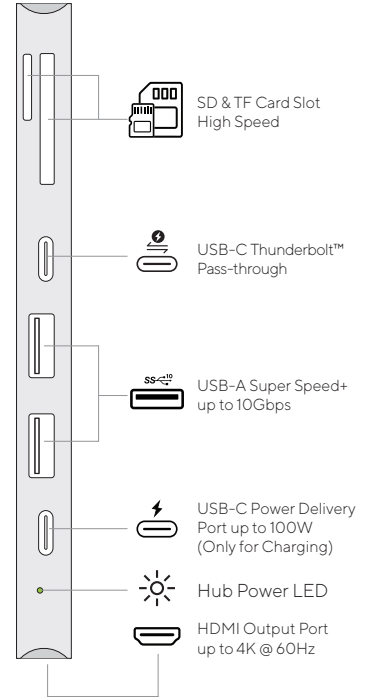

USB-C PD Port

Charging up to 100W of Power
Delivery 3.0 (Only for laptop
charging)

USB-C TB Pass-through

Thunderbolt™ 3.0 Pass-through,
Support Max 40Gbps, Max 100W

SD & TF Card Slot

Supported memory card capacity
up to 512GB.

Dual USB-C Connector

Compatible with Thunderbolt 3,
Dedicated design for use with dual
USB TypeC port Macbook.

System Requirements:
MacOSX v10.0 or above operating
systems

Plug and play:
Yes

Overview

Obsah je uzamčen