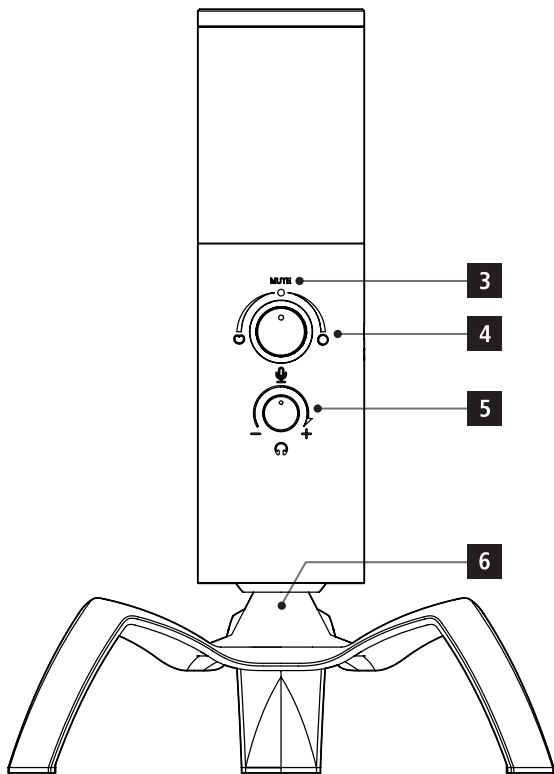

STREAM 750

HD ILLUMINATED

A

TYPE-C

1

B

2

C