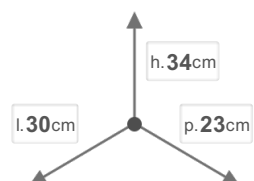

PBD SA SG34

Swing out for door cabinets > EASY

DIMENSIONS

DESCRIPTION

EASY Dustbin Stainless Steel and Termoplastic (Hinged door attachment) for base units with hinged door

OTHER SIZES

COLOURS

Grigio

BINS CAPACITY IN LITERS

18

CHARACTERISTICS

 NET WEIGHT
1,13

 BOX SIZE
33x23x38

 GROSS WEIGHT
1,63

PIECES PER PACKAGE
1

PIECES PER SHELF
11

AMOUNT SHELVES
5

PACKAGING

 PALLET PIECES
55

 PALLET SIZE
80x120x205

 PALLET GROSS WEIGHT
99,65

PACKING PIECES
1