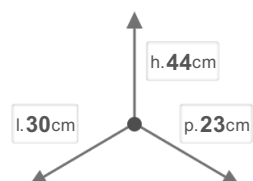

PBD SA SG44

Swing out for door cabinets > EASY

DIMENSIONS

DESCRIPTION

EASY Dustbin Stainless Steel and Termoplastic (Hinged door attachment) for base units with hinged door

OTHER SIZES

COLOURS

Grigio

BINS CAPACITY IN LITERS

24

CHARACTERISTICS

 NET WEIGHT
1,22

 BOX SIZE
33x23x54

 GROSS WEIGHT
1,72

PIECES PER PACKAGE
1

PIECES PER SHELF
11

AMOUNT SHELVES
4

PACKAGING

 PALLET PIECES
44

 PALLET SIZE
80x120x231

 PALLET GROSS WEIGHT
85,68

PACKING PIECES
1