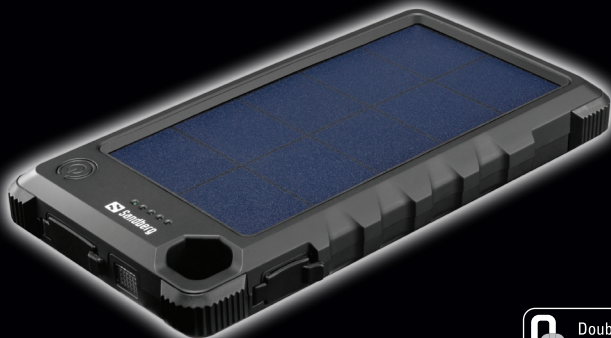

S Sandberg®
ACTIVE 

Outdoor Solar Powerbank 10000

Quick guide

420-53

www.sandberg.world

Charge Powerbank

Battery mAh	Battery Watt-hours	Solar panel Watt	Charging time by sun	Charging time by USB 1A	Charging time by USB 2.4A	Charging time by USB C 18W
10000	37 Wh	1.5W	30 hours	8 hours	3 hours	2 hours