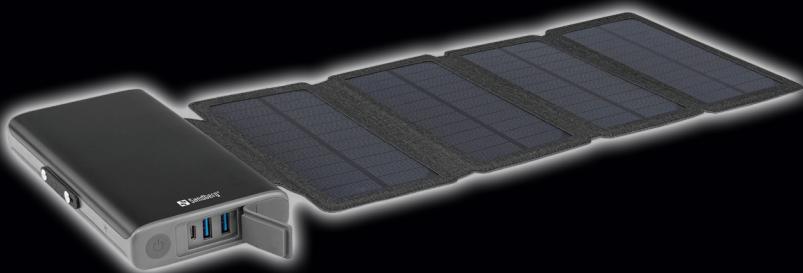

S Sandberg®
ACTIVE 

Solar 4-Panel Powerbank 25000

Quick guide

420-56

www.sandberg.world

Charge Powerbank

Battery mAh	Battery Watt-hours	Solar panel Watt	Charging time by sun	Charging time by USB 1A	Charging time by USB 2.4A	Charging time by USB C 18W
25000	92.5 Wh	8W	14 hours	21 hours	8 hours	6 hours