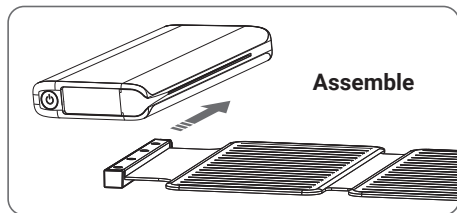

Charge one smartphone and one tablet or two smartphones.