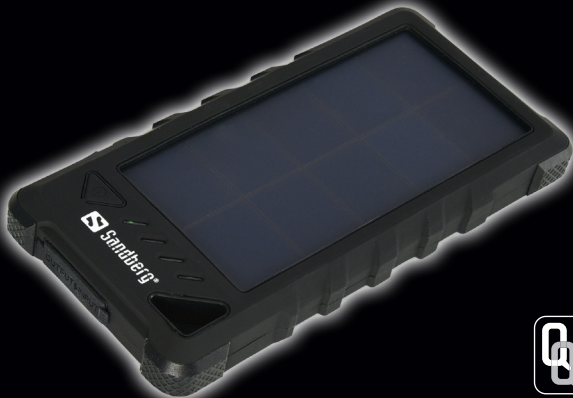

S Sandberg®
ACTIVE 

Outdoor Solar Powerbank 16000

Quick guide

420-35

Double
Quality
Tested

www.sandberg.world

Charge Powerbank

Battery mAh	Battery Watt-hours	Solar panel Watt	Charging time by sun	Charging time by USB 1A	Charging time by USB 2.4A	Charging time by USB C 18W
16000	59.2 Wh	1.4W	51 hours	13 hours	5 hours	4 hours