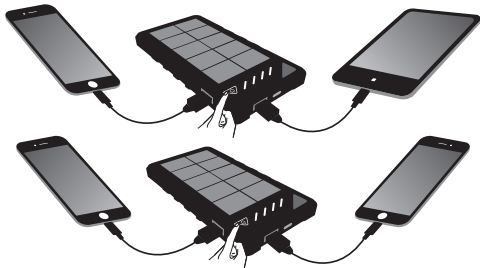

S Sandberg®
ACTIVE 

Outdoor Solar Powerbank 16000

Quick guide

420-35

Double
Quality
Tested

www.sandberg.world

Charge Powerbank

Battery mAh	Battery Watt-hours	Solar panel Watt	Charging time by sun	Charging time by USB 1A	Charging time by USB 2.4A	Charging time by USB C 18W
16000	59.2 Wh	1.4W	51 hours	13 hours	5 hours	4 hours

Charge devices

Charge one smartphone and one tablet or two smartphones by USB-A.

Or charge one smartphone or one tablet by USB-C.

Flashlight procedure

Press once to 100% brightness

Press again to 25% brightness