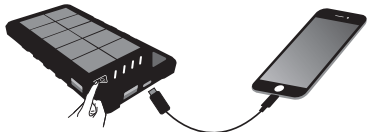

S Sandberg®
ACTIVE 

Outdoor Solar Powerbank 16000

Quick guide

420-35

Double
Quality
Tested

www.sandberg.world

Charge Powerbank

Battery mAh	Battery Watt-hours	Solar panel Watt	Charging time by sun	Charging time by USB 1A	Charging time by USB 2.4A	Charging time by USB C 18W
16000	59.2 Wh	1.4W	51 hours	13 hours	5 hours	4 hours

Charge devices

Charge one smartphone and one tablet or two smartphones by USB-A.

Or charge one smartphone or one tablet by USB-C.

Flashlight procedure

Press once to 100% brightness

Press again to 25% brightness