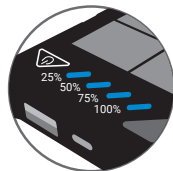

S Sandberg®
ACTIVE 

Outdoor Solar Powerbank 16000

Quick guide

420-35

Double
Quality
Tested

www.sandberg.world

Charge Powerbank

Battery mAh	Battery Watt-hours	Solar panel Watt	Charging time by sun	Charging time by USB 1A	Charging time by USB 2.4A	Charging time by USB C 18W
16000	59.2 Wh	1.4W	51 hours	13 hours	5 hours	4 hours

Charge devices

Charge one smartphone and one tablet or two smartphones by USB-A.

Or charge one smartphone or one tablet by USB-C.

Flashlight procedure

Press once to 100% brightness

Press again to 25% brightness