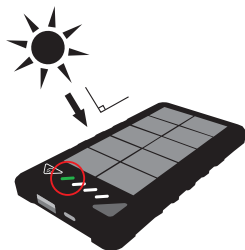

S Sandberg®
ACTIVE 

Outdoor Solar Powerbank 16000

Quick guide

420-35

Double
Quality
Tested

www.sandberg.world

Charge Powerbank

Battery mAh	Battery Watt-hours	Solar panel Watt	Charging time by sun	Charging time by USB 1A	Charging time by USB 2.4A	Charging time by USB C 18W
16000	59.2 Wh	1.4W	51 hours	13 hours	5 hours	4 hours

Charge devices

Charge one smartphone and one tablet or two smartphones by USB-A.

Or charge one smartphone or one tablet by USB-C.

Flashlight procedure

Press once to 100% brightness

Press again to 25% brightness