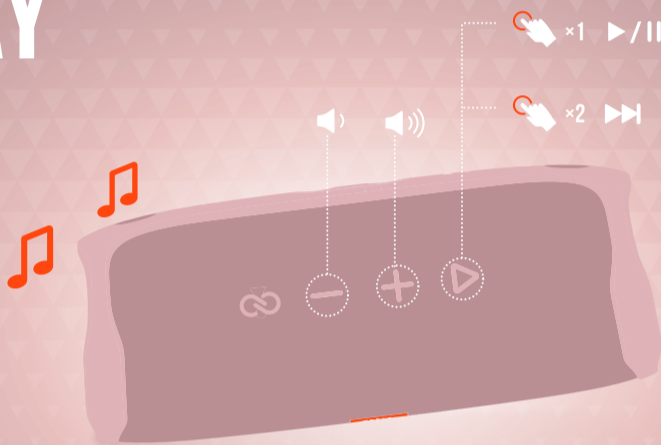

QUICK START GUIDE

FLIP 5

BC

WHAT'S IN THE BOX

BLUETOOTH PAIRING

PLAY

PARTYBOOST

1.

2.

APP

JBL CONNECT

USE THE JBL CONNECT APP FOR SPEAKER CONFIGURATION AND SOFTWARE UPGRADE.

CHARGING

USB

100% 50% 20%

WATERPROOF IPX7

30 MINS

1M

TECH SPEC

BLUETOOTH® VERSION:	4.2
SUPPORT:	A2DP V1.3, AVRCP V1.6
TRANSDUCER:	44 X 80MM
RATED POWER:	20W RMS
FREQUENCY RESPONSE:	65HZ – 20KHZ
SIGNAL-TO-NOISE RATIO:	> 80DB
BATTERY TYPE:	LITHIUM-ION POLYMER 17.28WH (EQUIVALENT TO 3.6V, 4800MAH)
BATTERY CHARGE TIME:	2.5 HOURS (5V/3A)
MUSIC PLAYTIME:	UP TO 12 HOURS (VARIES BY VOLUME LEVEL AND AUDIO CONTENT)
BLUETOOTH® TRANSMITTER POWER:	0 – 11DBM
BLUETOOTH® TRANSMITTER FREQUENCY RANGE:	2.402 – 2.480GHZ
BLUETOOTH® TRANSMITTER MODULATION:	GFSK, π/4 DQPSK, 8DPSK
DIMENSION (W x D x H):	181 X 69 X 74MM
WEIGHT:	540G