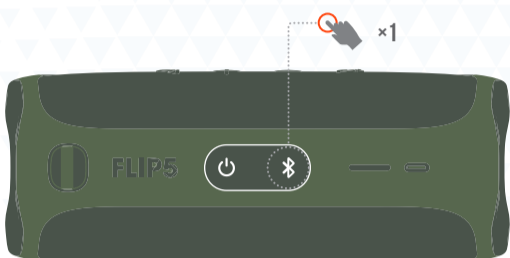

QUICK START GUIDE

FLIP 5

BC

WHAT'S IN THE BOX

BLUETOOTH PAIRING

PLAY

PARTYBOOST

1.

30 MINS

1M

TECH SPEC

BLUETOOTH® VERSION:	4.2
SUPPORT:	A2DP V1.3, AVRCP V1.6
TRANSDUCER:	44 X 80MM
RATED POWER:	20W RMS
FREQUENCY RESPONSE:	65HZ – 20KHZ
SIGNAL-TO-NOISE RATIO:	> 80DB
BATTERY TYPE:	LITHIUM-ION POLYMER 17.28WH (EQUIVALENT TO 3.6V, 4800MAH)
BATTERY CHARGE TIME:	2.5 HOURS (5V/3A)
MUSIC PLAYTIME:	UP TO 12 HOURS (VARIES BY VOLUME LEVEL AND AUDIO CONTENT)
BLUETOOTH® TRANSMITTER POWER:	0 – 11DBM
BLUETOOTH® TRANSMITTER FREQUENCY RANGE:	2.402 – 2.480GHZ
BLUETOOTH® TRANSMITTER MODULATION:	GFSK, π/4 DQPSK, 8DPSK
DIMENSION (W x D x H):	181 X 69 X 74MM
WEIGHT:	540G