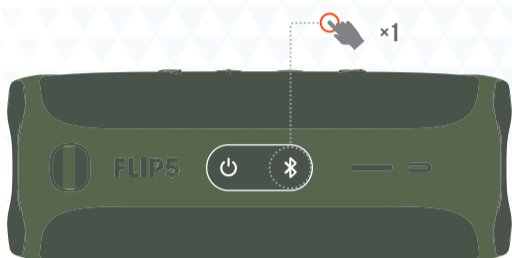

QUICK START GUIDE

FLIP 5

BC

WHAT'S IN THE BOX

BLUETOOTH PAIRING

PLAY

PARTYBOOST

1.

30 MINS

1M

TECH SPEC

BLUETOOTH® VERSION:	4.2
SUPPORT:	A2DP V1.3, AVRCP V1.6
TRANSDUCER:	44 X 80MM
RATED POWER:	20W RMS
FREQUENCY RESPONSE:	65HZ – 20KHZ
SIGNAL-TO-NOISE RATIO:	> 80DB
BATTERY TYPE:	LITHIUM-ION POLYMER 17.28WH (EQUIVALENT TO 3.6V, 4800MAH)
BATTERY CHARGE TIME:	2.5 HOURS (5V/3A)
MUSIC PLAYTIME:	UP TO 12 HOURS (VARIES BY VOLUME LEVEL AND AUDIO CONTENT)
BLUETOOTH® TRANSMITTER POWER:	0 – 110DB
BLUETOOTH® TRANSMITTER FREQUENCY RANGE:	2.402 – 2.480GHZ
BLUETOOTH® TRANSMITTER MODULATION:	GFSK, π/4 DQPSK, 8DPSK
DIMENSION (W x D x H):	181 X 69 X 74MM
WEIGHT:	540G