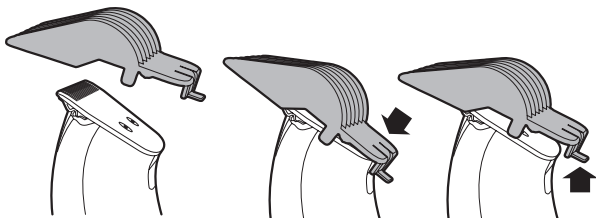

REMINGTON®

EST. NEW YORK 1937

Easy Fade Pro Hair Clipper HC550

A**B**

#5 (15 mm)

#4 (12 mm)

#3 (9 mm)

#2 (6 mm)