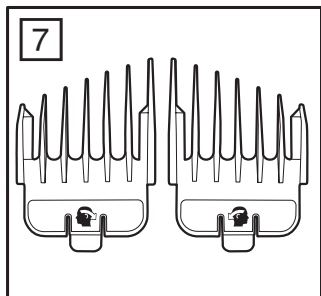

REMINGTON®

EST. NEW YORK 1937

Easy Fade Pro Hair Clipper HC550

A**B**

#5 (15 mm)

#4 (12 mm)

#3 (9 mm)

#2 (6 mm)