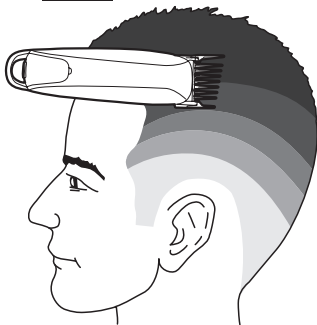

A

B

#5 (15 mm)

#4 (12 mm)

#3 (9 mm)

#2 (6 mm)

C

D