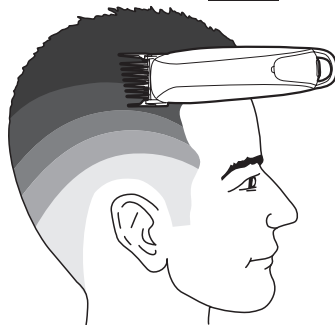

A

B

#5 (15 mm)

#4 (12 mm)

#3 (9 mm)

#2 (6 mm)

C

D